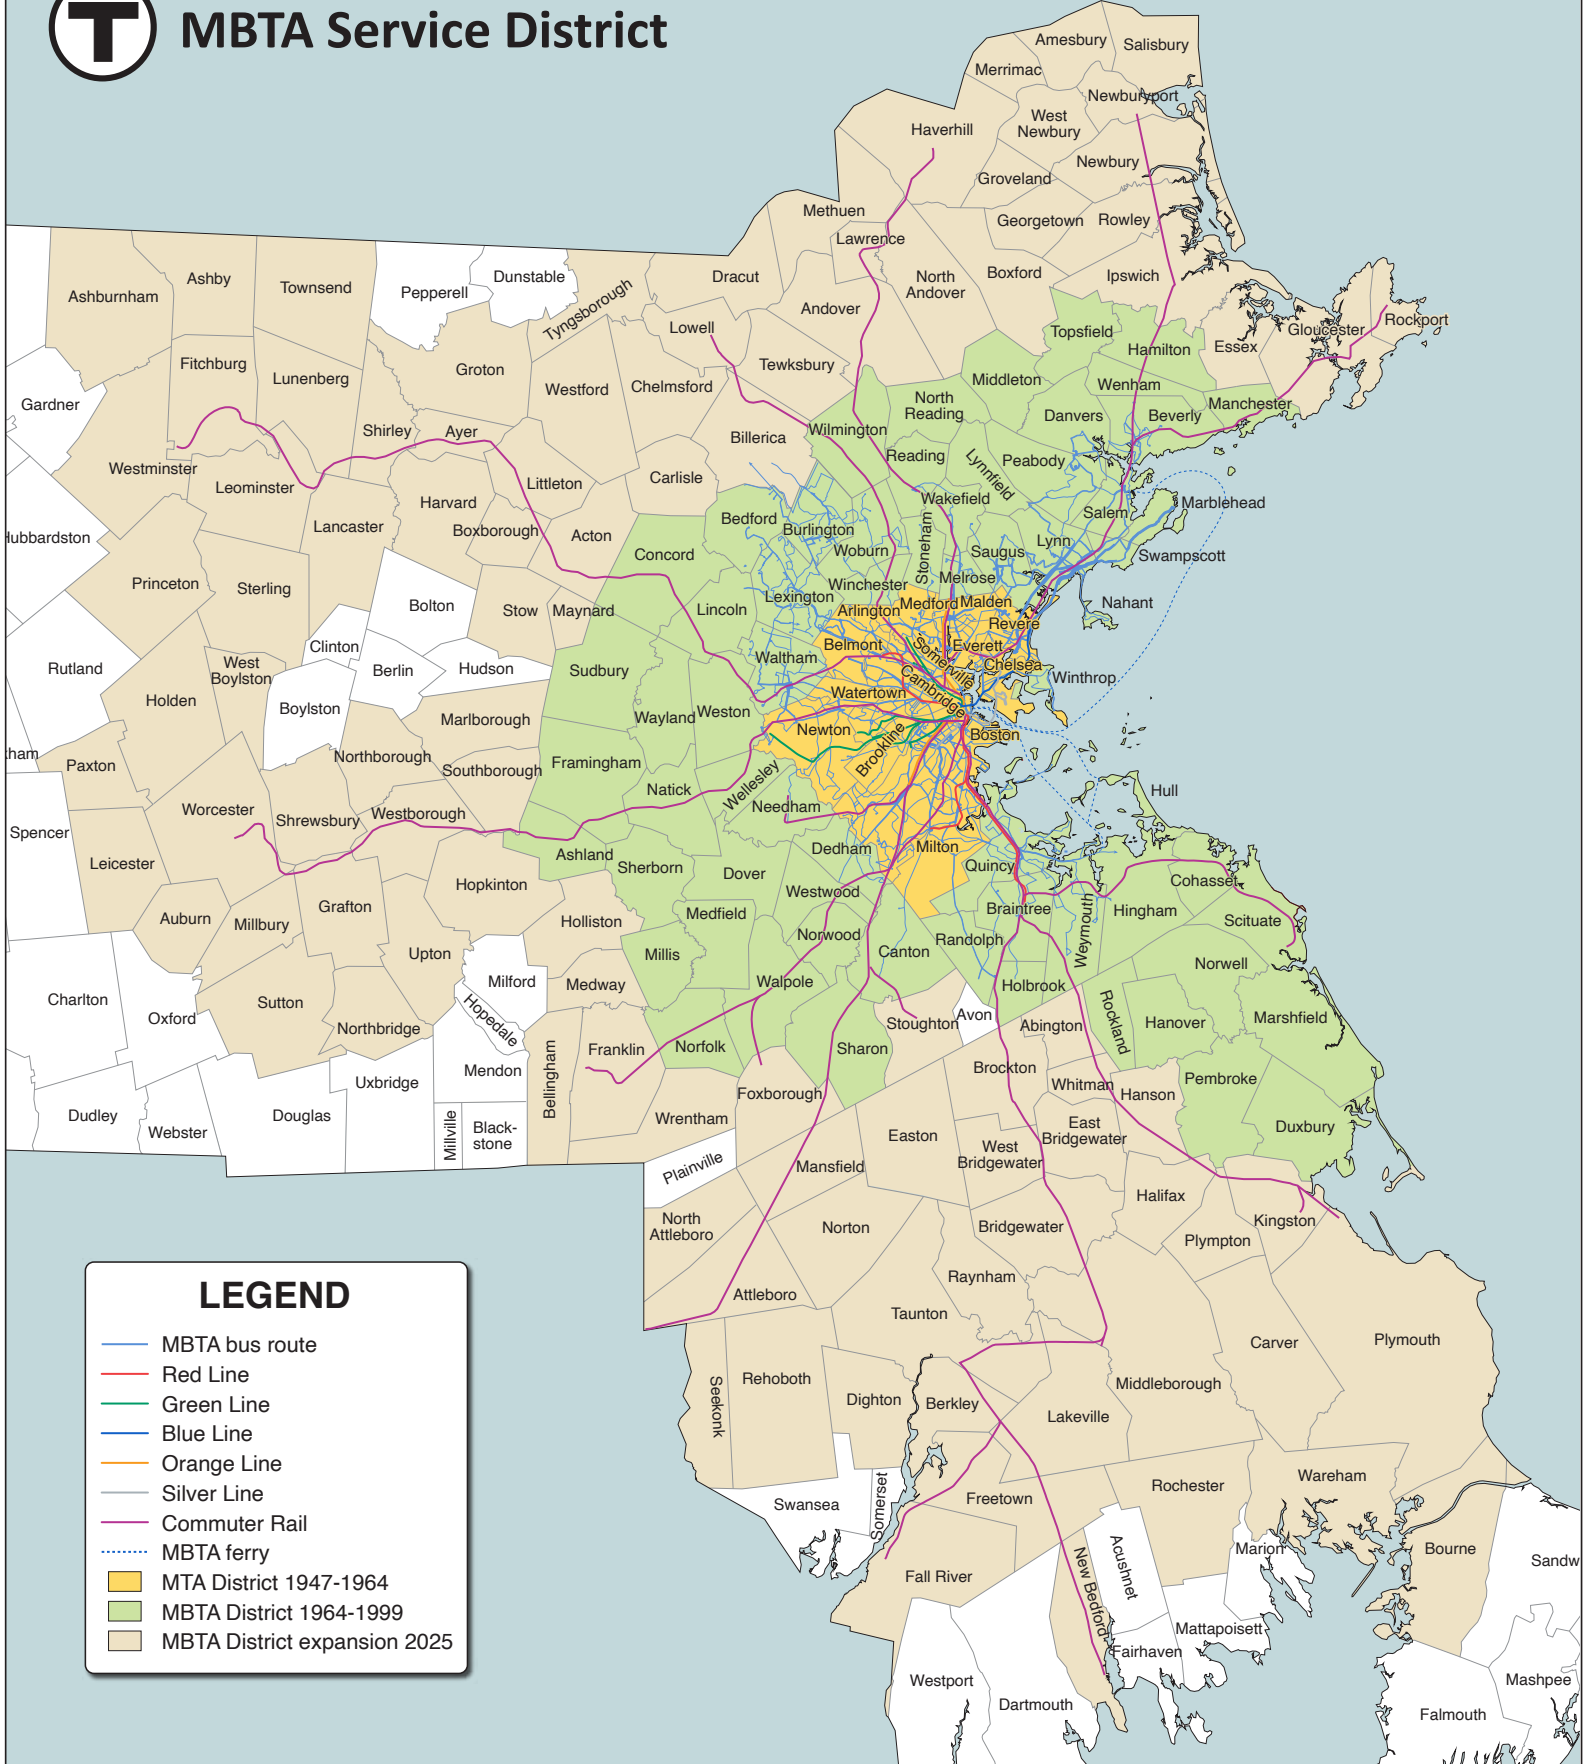

MBTA Service District

LEGEND

- MBTA bus route
- Red Line
- Green Line
- Blue Line
- Orange Line
- Silver Line
- Commuter Rail
- MBTA ferry
- MTA District 1947-1964
- MBTA District 1964-1999
- MBTA District expansion 2025